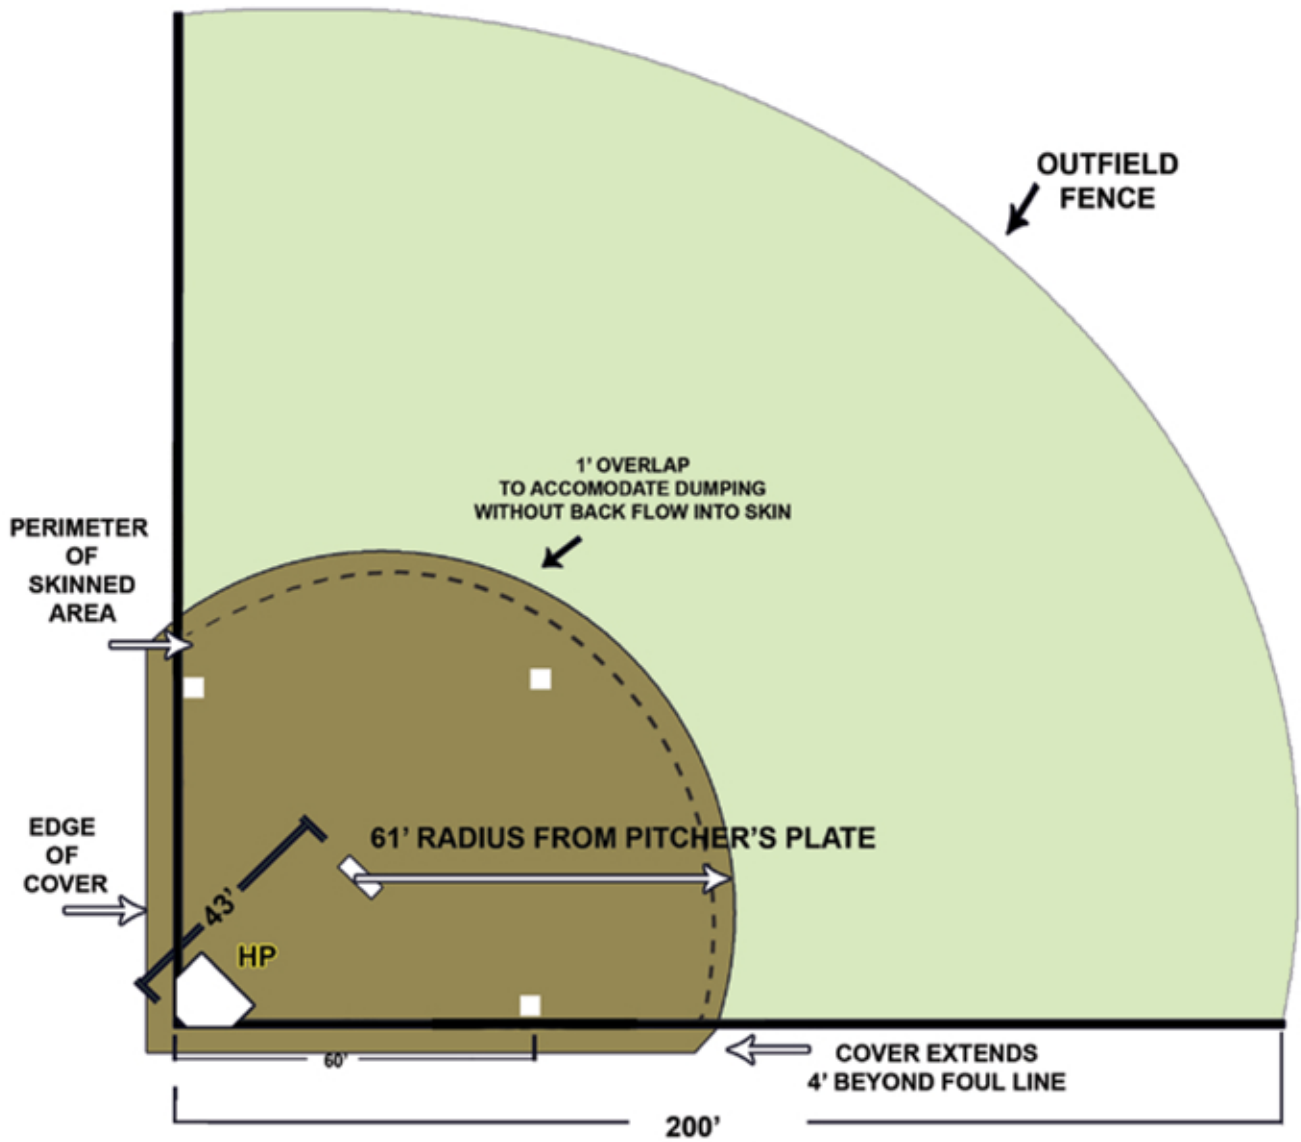

DRAWING NOT TO SCALE

TYPICAL FIELD LAYOUT
FOR 16U OR 18U GIRLS
FASTPITCH SOFTBALL

SOFTBALL INFIELD SKIN TARP Specifications and Layout

***NOTE:** COVER IS DESIGNED TO BE SLIGHTLY LARGER THAN DIMENSIONS FOR SKINNED INFIELD AREA AND WILL OVERLAP ONTO TURF. DESIGN ALLOWS FOR RAINWATER ON TOP OF COVER TO BE DUMPED ON TURF WHEN REMOVING COVER AND PREVENT BACKFLOW ONTO SKINNED AREA.